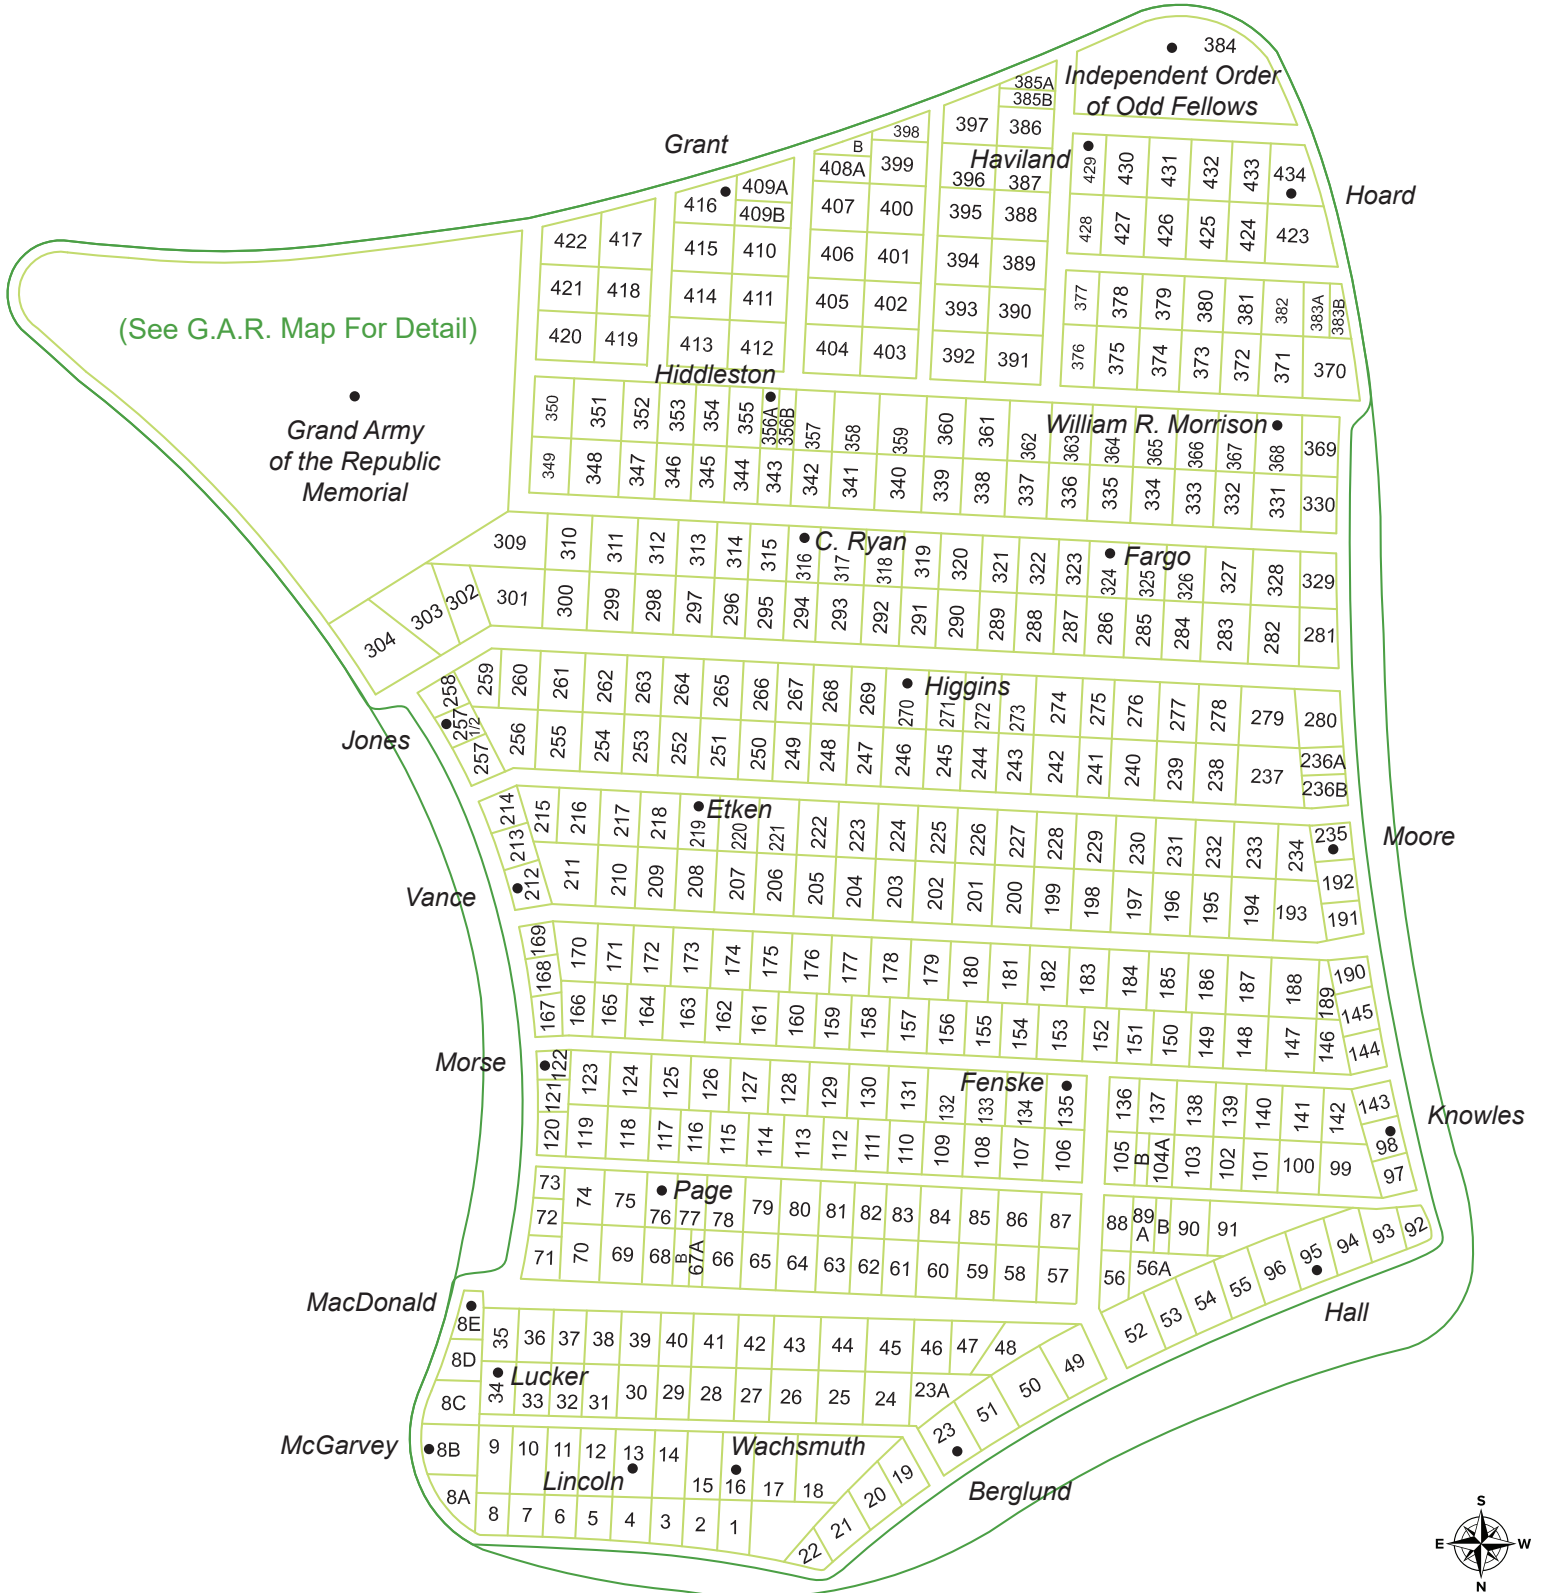

LAKEWOOD

CEMETERY • CREMATION • COMMEMORATION

lakewoodcemetery.org 612-822-2171

3600 Hennepin Ave, Minneapolis, MN 55408

8	SECTION		NAME	
	LOT	GRAVE		

SCAN FOR BURIAL SEARCH

DRIVE CAREFULLY

Please do not drive or park on the grass

DIRECTIONS TO SECTION 8

From the main gate, start by driving Southwest on the main road and follow the green path (see full Property Map) for 0.3 mile. Section 8 is on your left.

LAKEWOOD

CEMETERY • CREMATION • COMMEMORATION

lakewoodcemetery.org 612-822-2171

3600 Hennepin Ave, Minneapolis, MN 55408

SECTION	NAME		SCAN FOR BURIAL SEARCH 	<p align="center">DRIVE CAREFULLY Please do not drive or park on the grass</p> <p>DIRECTIONS TO SECTION 8 G.A.R. (GRAND ARMY OF THE REPUBLIC) From the main gate, start by driving Southwest on the main road and follow the green path (see full Property Map) for 0.3 mile. Section 8 is on your left.</p>
8 G.A.R.	LOT	GRAVE		