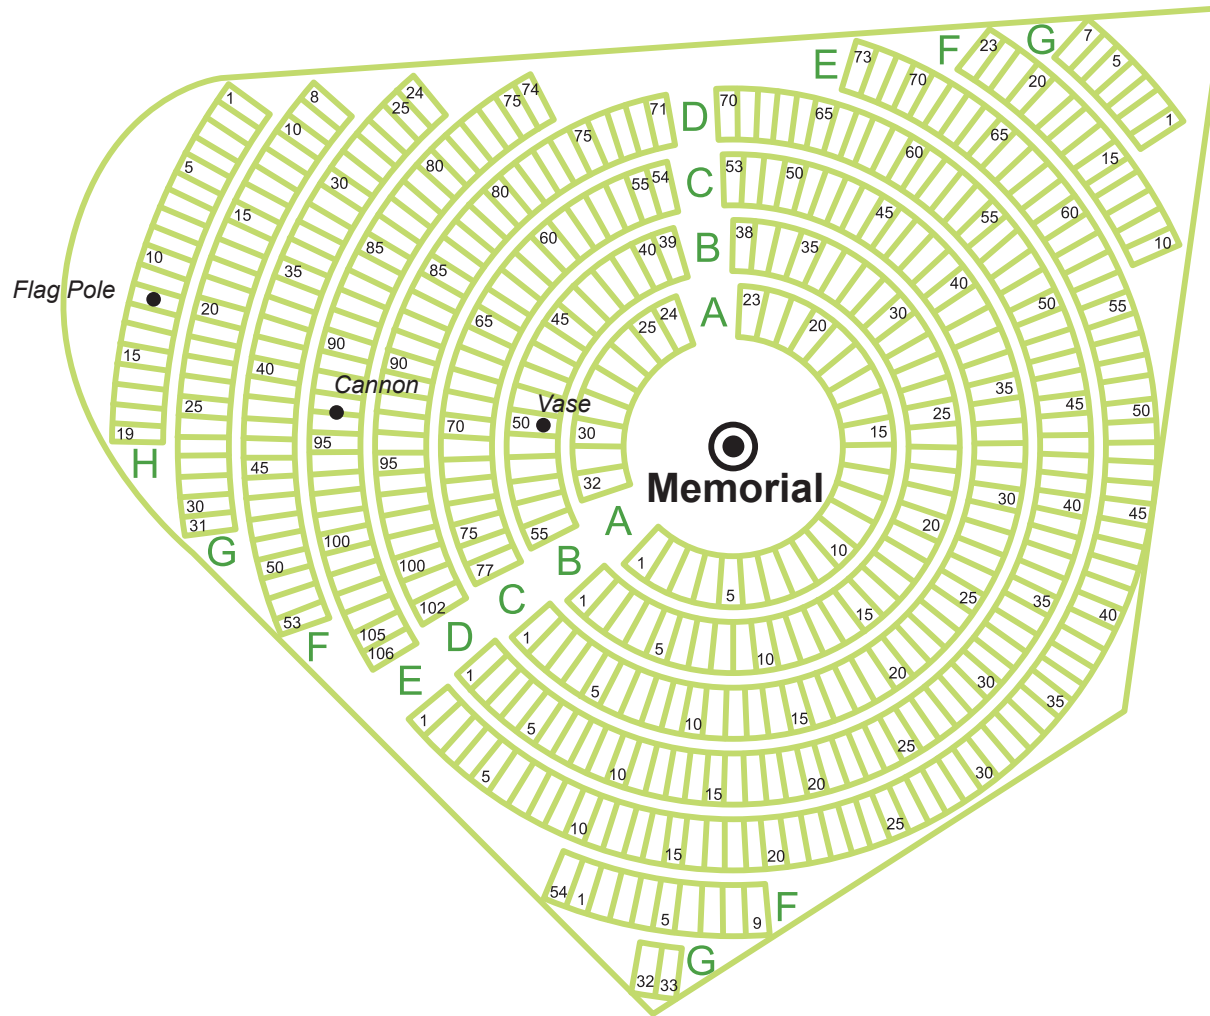

LAKEWOOD

CEMETERY • CREMATION • COMMEMORATION

lakewoodcemetery.org 612-822-2171

3600 Hennepin Ave, Minneapolis, MN 55408

8	SECTION		NAME	
	LOT	GRAVE		

SCAN FOR BURIAL SEARCH

DRIVE CAREFULLY

Please do not drive or park on the grass

DIRECTIONS TO SECTION 8

From the main gate, start by driving Southwest on the main road and follow the green path (see full Property Map) for 0.3 mile. Section 8 is on your left.

LAKEWOOD

CEMETERY • CREMATION • COMMEMORATION

lakewoodcemetery.org 612-822-2171

3600 Hennepin Ave, Minneapolis, MN 55408

SECTION	NAME		SCAN FOR BURIAL SEARCH 	<p align="center">DRIVE CAREFULLY Please do not drive or park on the grass</p> <p>DIRECTIONS TO SECTION 8 G.A.R. (GRAND ARMY OF THE REPUBLIC) From the main gate, start by driving Southwest on the main road and follow the green path (see full Property Map) for 0.3 mile. Section 8 is on your left.</p>
8 G.A.R.	LOT	GRAVE		